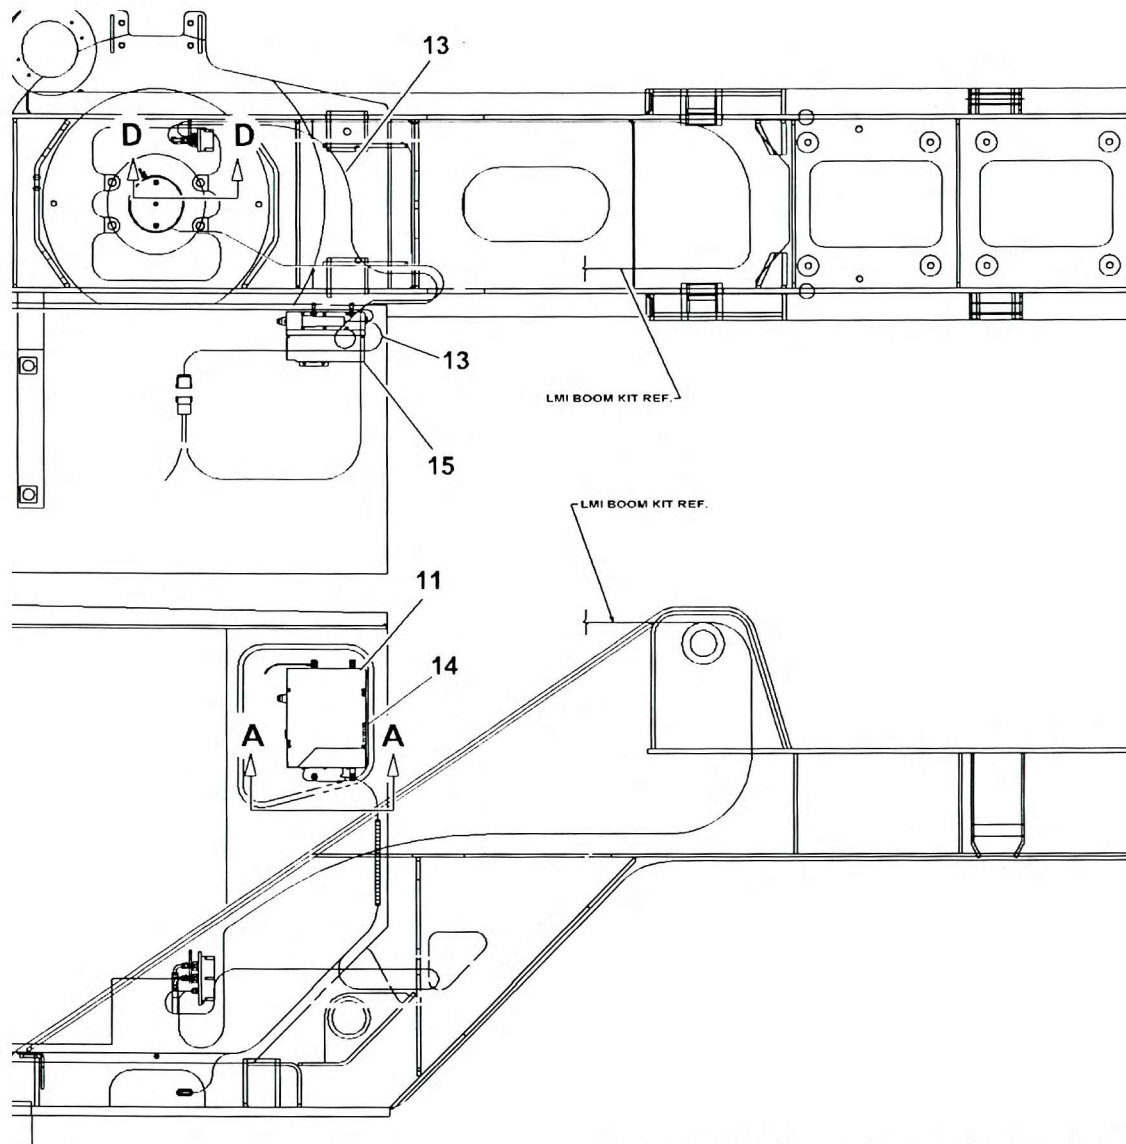

Manitowoc Crane Group

DETAIL 'C'
NO SCALE

VIEW B-B
NO SCALE
CABLE AND CONNECTOR NOT
SHOWN FOR CLARITY

VIEW F-F

**RT525E, RT530E, RT600E, RT700E,
RT875E, TMS500E, AND TMS700E**